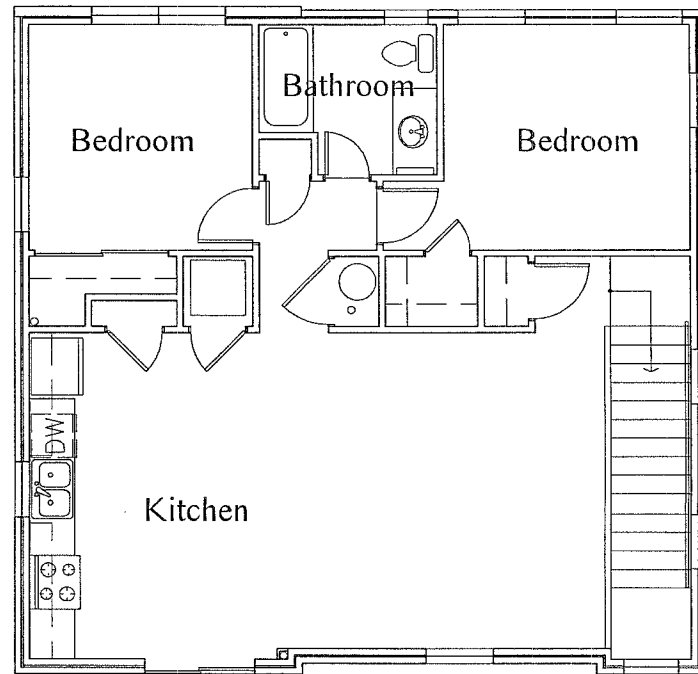

Red Oak Park

Unit Type K

2 Bedroom | 1.5 Bath
1,916 Sq Ft

First Floor

Second Floor

Single Family
Air Conditioning
Eco Pass Eligible