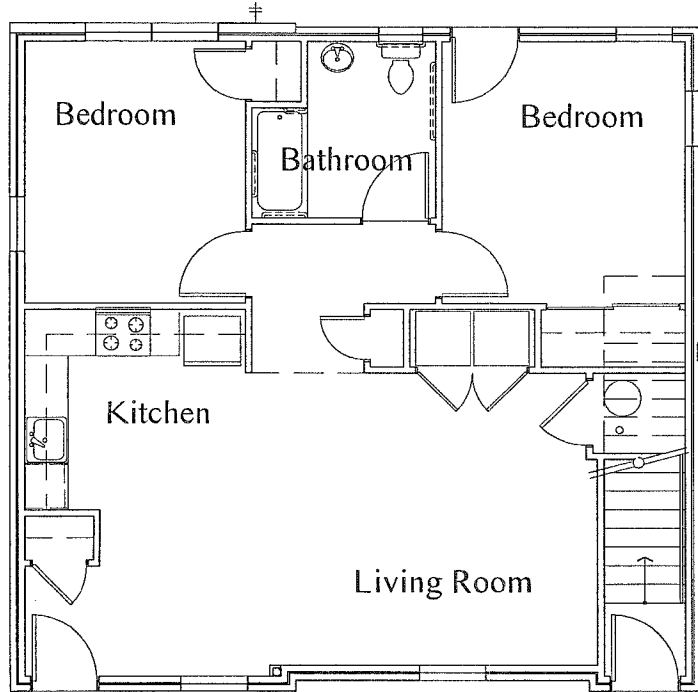

Red Oak Park

Unit Type K

2 Bedroom | 1.5 Bath
1,916 Sq Ft

First Floor

Second Floor

Single Family
Air Conditioning
Eco Pass Eligible