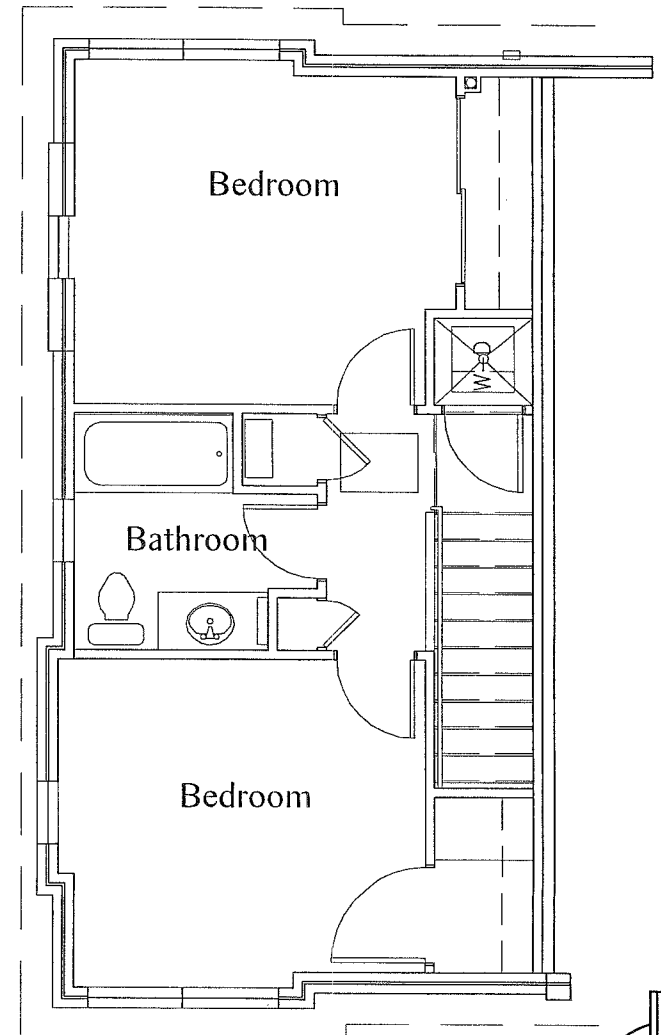

# Red Oak Park

Unit Type J

Triplex

2 Bedroom

1.5 Bath

1,916 Sq Ft

Single Family

Air Conditioning

Eco Pass Eligible

First Floor

Second Floor