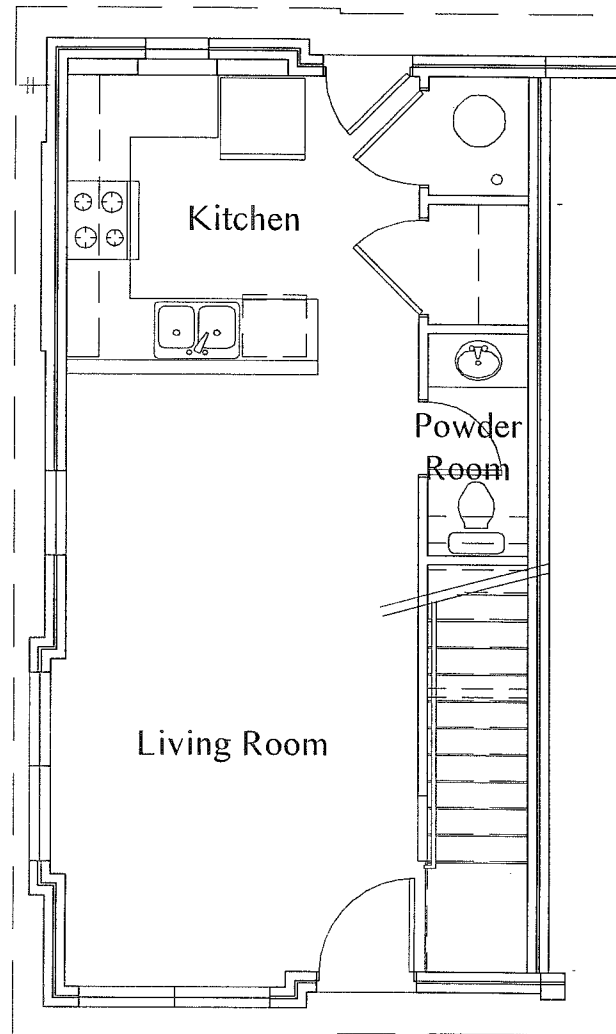

# Red Oak Park

Unit Type J

Triplex

2 Bedroom

1.5 Bath

1,916 Sq Ft

Single Family

Air Conditioning

Eco Pass Eligible

First Floor

Second Floor