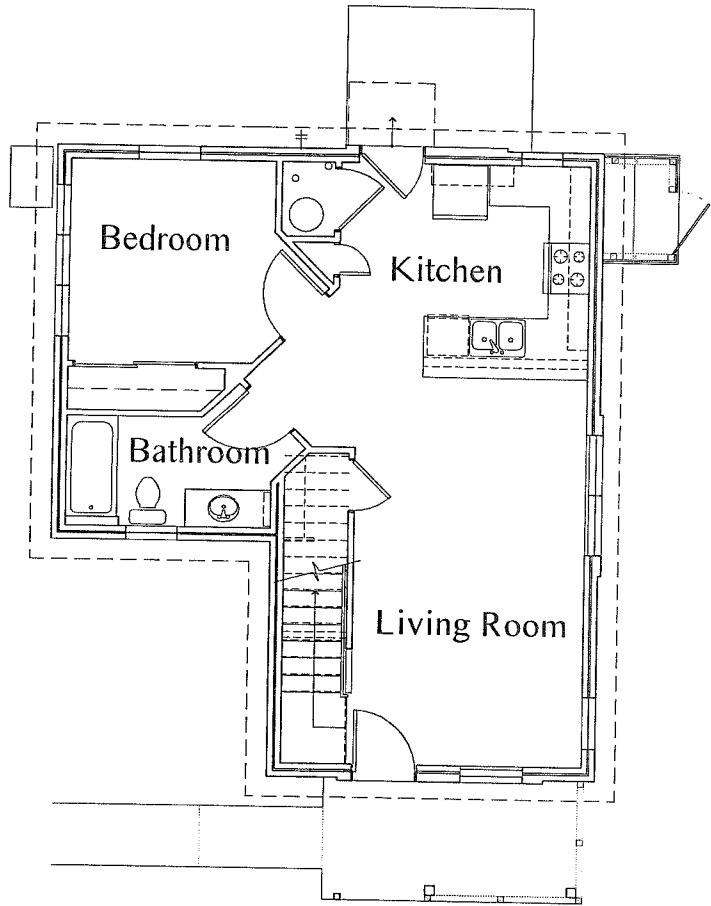

Red Oak Park

First Floor

Second Floor

Unit Type H

3 Bedroom

2 Bath

1,206 Sq Ft

Single Family