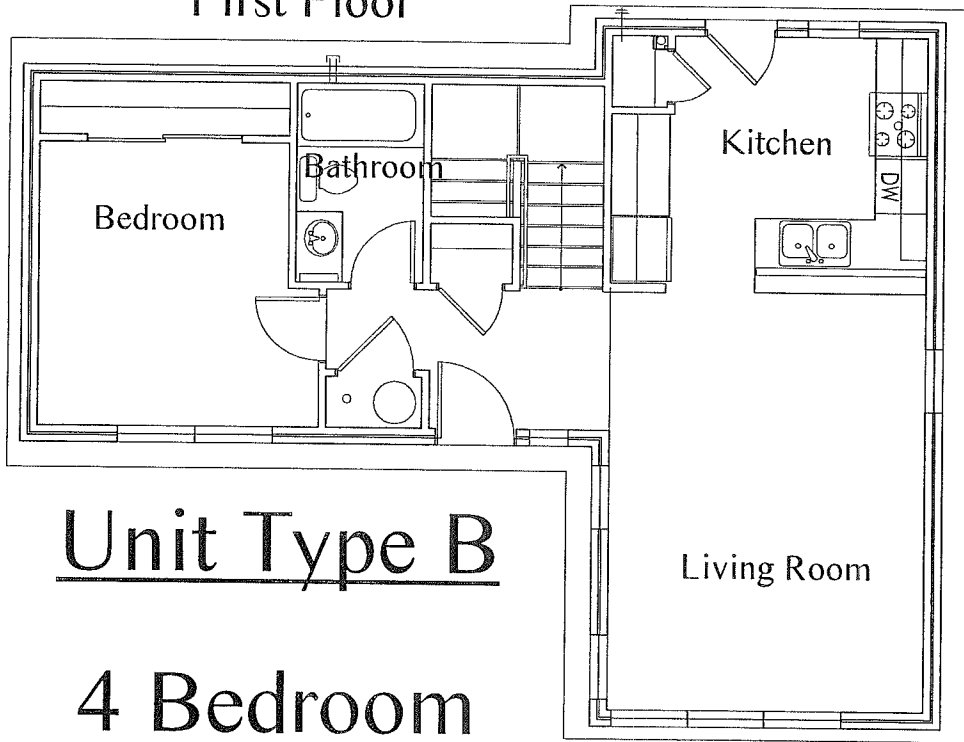

Red Oak Park

First Floor

Unit Type B

4 Bedroom

2 Bath

1,436 Sq Ft

Second Floor

Single Family | Air Conditioning