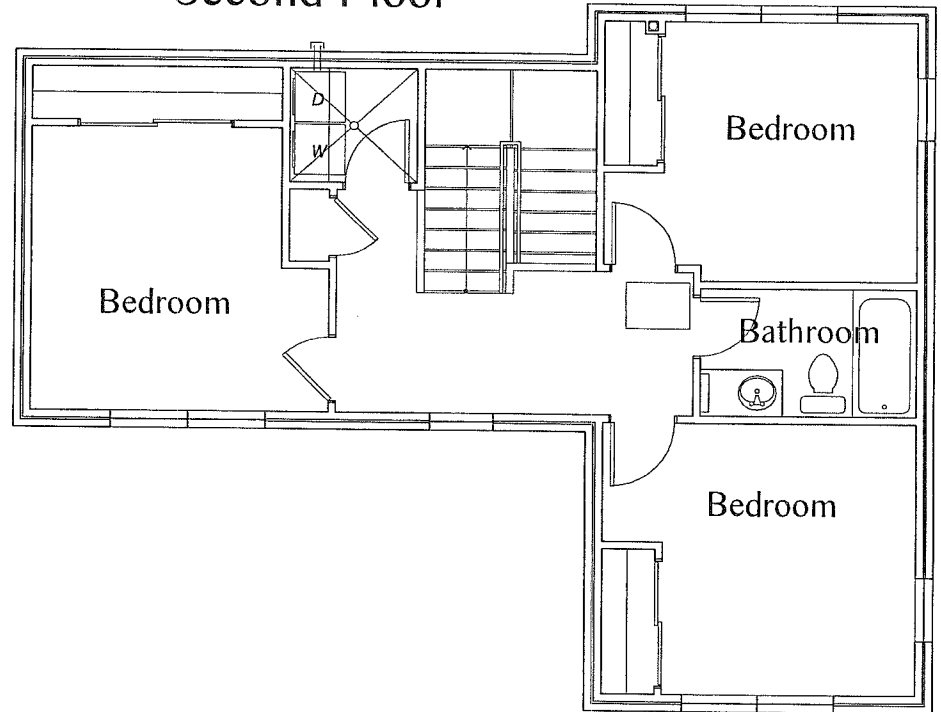

Red Oak Park

First Floor

Unit Type B

4 Bedroom

2 Bath

1,436 Sq Ft

Second Floor

Single Family | Air Conditioning